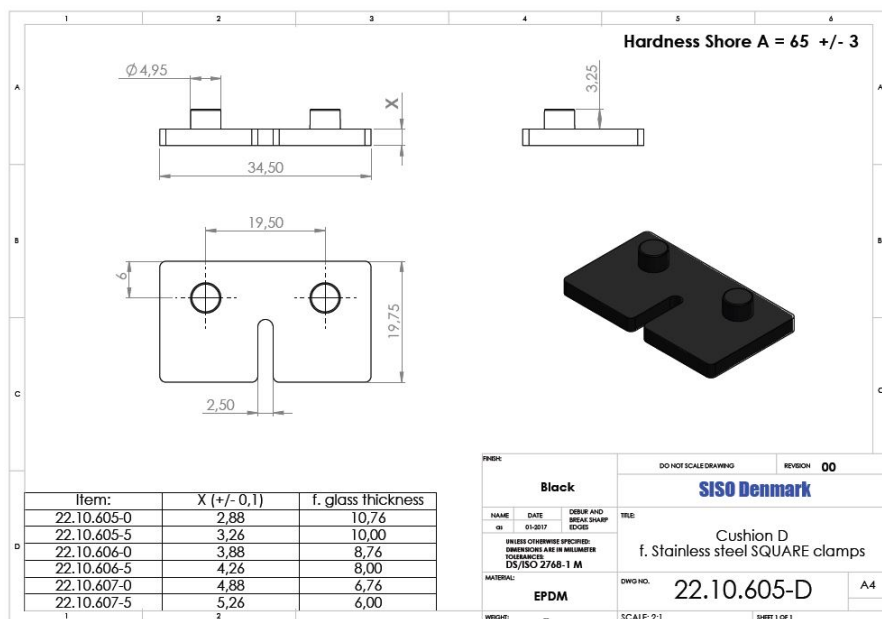

PRODUCT SHEET

Description:

Cushion "D" F/SS Clamp "Square", Glass 10mm (3,26mm), Black EPDM

Item number:

22.10.605-5

| Units | Box | Carton | HS Code | Barcode |
|-------|-----|--------|------------|---|
| Pcs. | 8 | 1000 | 4016930090 |  5704866476249 |